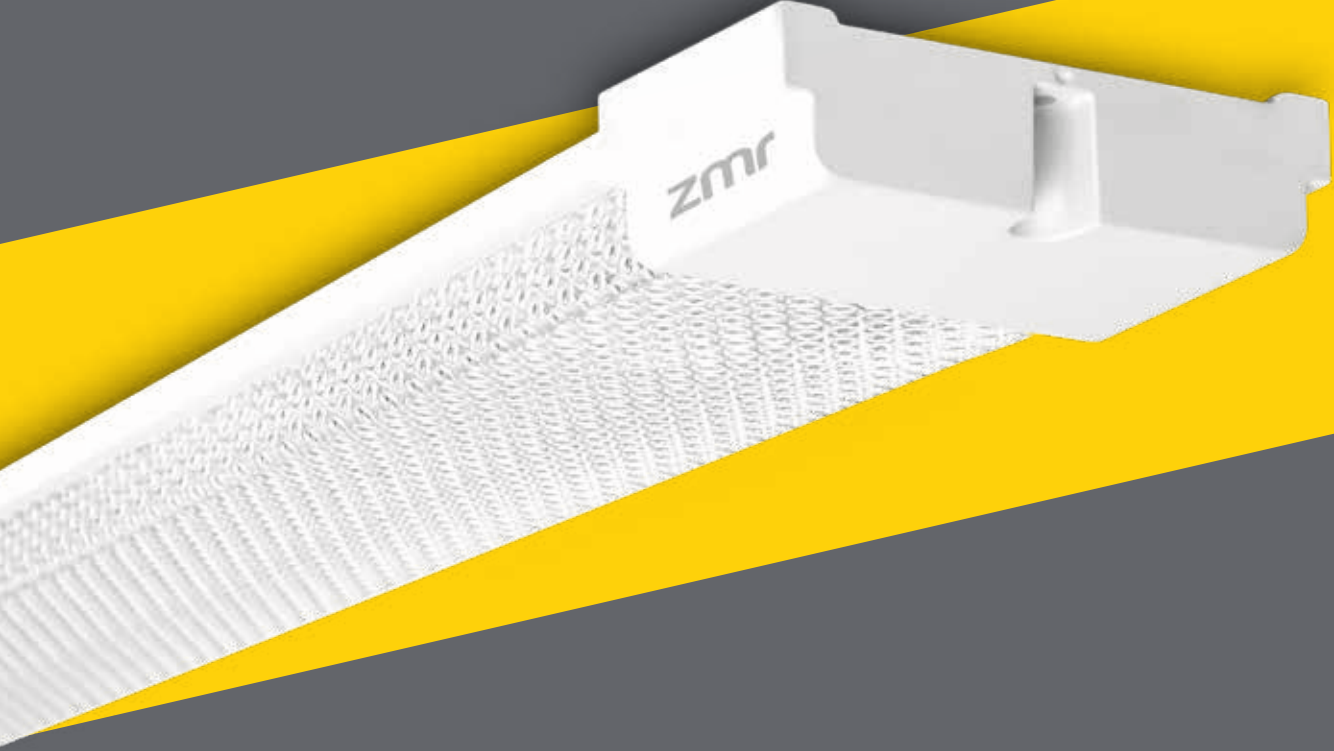

zmr

Led Bant Armatürler