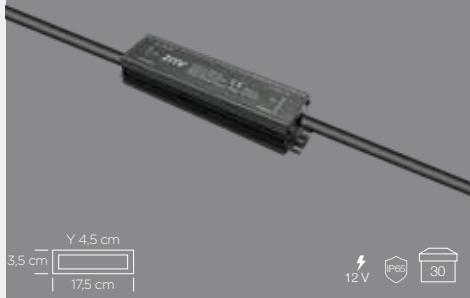

ZMR-735
12V DIŞ MEKAN 25A 300W LED DRIVER

29,25 $

ZMR-733
12V DIŞ MEKAN 17A
210W LED DRIVER