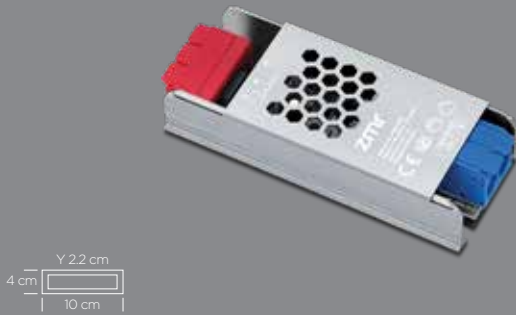

ZMR-702
12V 10A 120W SLIM LED DRIVER

ZMR-700
12V 3A 36W SLIM LED DRIVER

6,25 $

ZMR-701
12V 5A 60W SLIM LED DRIVER